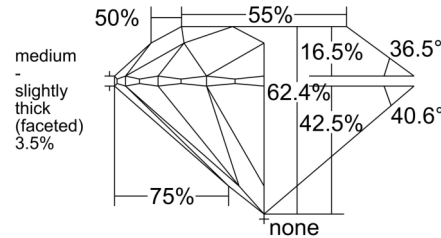

GIA REPORT
5546566595

Verify this report at GIA.edu

FACSIMILE

This is a digital representation of the original GIA Report. This representation might not be accepted in lieu of the original GIA Report in certain circumstances. The original GIA Report includes certain security features which are not reproducible on this facsimile.

GIA NATURAL DIAMOND GRADING REPORT

February 03, 2026
GIA Report Number 5546566595
Shape and Cutting Style ..... Round Brilliant
Measurements ..... 7.27 - 7.31 x 4.55 mm

GRADING RESULTS

Carat Weight ..... 1.50 carat
Color Grade ..... F
Clarity Grade VS2
Cut Grade ..... Excellent

ADDITIONAL GRADING INFORMATION

Polish ..... Excellent
Symmetry ..... Excellent
Fluorescence ..... None
Inscription(s): GIA 5546566595
Comments: Pinpoints are not shown.

PROPORTIONS

Profile to actual proportions