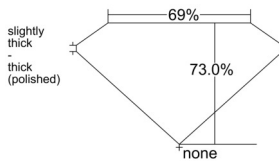

GIA®

FACSIMILE

GIA REPORT 5546577166

Verify this report at GIA.edu

GIA NATURAL DIAMOND DOSSIER®

February 03, 2026

GIA Report Number 5546577166

Shape and Cutting Style ..... Square Modified Brilliant

Measurements ..... 4.09 x 4.06 x 2.97 mm

GRADING RESULTS

Carat Weight ..... 0.43 carat

Color Grade ..... D

Clarity Grade VS1

ADDITIONAL GRADING INFORMATION

Polish ..... Excellent

Symmetry ..... Very Good

Fluorescence ..... Medium Blue

Clarity Characteristics ..... Crystal, Pinpoint

Inscription(s): GIA 5546577166

PROPORTIONS

slightly thick
+ thick (polished)

Profile not to actual proportions

GRADING SCALES

GIA COLOR SCALE		GIA CLARITY SCALE			
COLORLESS	D	VERY VERY SLIGHTLY INCLUDED	FLAWLESS		
	E		INTERNALLY FLAWLESS		
	F		VVS₁		
	NEAR COLORLESS	G	VERY SLIGHTLY INCLUDED	VVS₂	
		H		VS₁	
		FAINT	I	SLIGHTLY INCLUDED	VS₂
			J		SI₁
			K		SI₂
	LIGHT	L	INCLUDED	I₁	
		M		I₂	
N		I₃			
O					
P					
Q					
R