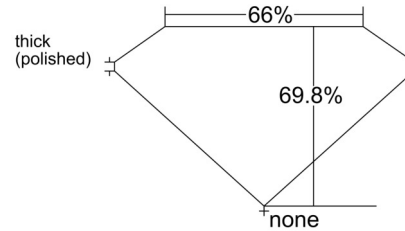

GIA NATURAL DIAMOND GRADING REPORT

February 05, 2026
 GIA Report Number 5546589807
 Shape and Cutting Style Emerald Cut
 Measurements 8.43 x 6.10 x 4.26 mm

GRADING RESULTS

Carat Weight 2.21 carat
 Color Grade J
 Clarity Grade VS2

ADDITIONAL GRADING INFORMATION

Polish Excellent
 Symmetry Excellent
 Fluorescence None
 Inscription(s): GIA 5546589807

Comments: Additional clouds are not shown. Pinpoints are not shown.

PROPORTIONS

Profile not to actual proportions

CLARITY CHARACTERISTICS

KEY TO SYMBOLS*

- Cloud
- Needle
- Indented Natural

* Red symbols denote internal characteristics (inclusions). Green or black symbols denote external characteristics (blemishes). Diagram is an approximate representation of the diamond, and symbols shown indicate type, position, and approximate size of clarity characteristics. All clarity characteristics may not be shown. Details of finish are not shown.