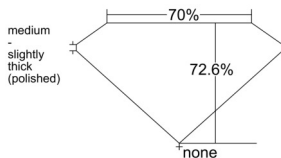

GIA®

FACSIMILE

GIA REPORT 5546703707

Verify this report at GIA.edu

GIA NATURAL DIAMOND DOSSIER®

February 25, 2026
GIA Report Number 5546703707
Shape and Cutting Style ..... Square Modified Brilliant
Measurements ..... 4.88 x 4.81 x 3.50 mm

GRADING RESULTS

Carat Weight ..... 0.70 carat
Color Grade ..... G
Clarity Grade VVS1

ADDITIONAL GRADING INFORMATION

Polish ..... Excellent
Symmetry ..... Excellent
Fluorescence ..... None
Clarity Characteristics ..... Feather
Inscription(s): GIA 5546703707

PROPORTIONS

Profile not to actual proportions

GRADING SCALES

GIA COLOR SCALE		GIA CLARITY SCALE			
COLORLESS	D	VERY VERY SLIGHTLY INCLUDED	FLAWLESS		
	E		INTERNALLY FLAWLESS		
	F		VVS₁		
	G		VVS₂		
	NEAR COLORLESS	H	VERY SLIGHTLY INCLUDED	VS₁	
		I		VS₂	
		FAINT	J	SLIGHTLY INCLUDED	SI₁
			K		SI₂
	L		I₁		
	VERT LIGHT		M	INCLUDED	I₂
N			I₃		
O					
P					
LIGHT	Q				
	R				
	S				
	T				
	U				
	Z