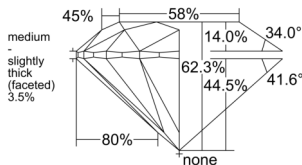

GIA®

FACSIMILE

GIA REPORT 5546734482

Verify this report at GIA.edu

GIA NATURAL DIAMOND DOSSIER®

March 03, 2026
GIA Report Number 5546734482
Shape and Cutting Style ..... Round Brilliant
Measurements ..... 3.68 - 3.71 x 2.30 mm

GRADING RESULTS

Carat Weight ..... 0.19 carat
Color Grade ..... F
Clarity Grade VS2
Cut Grade ..... Excellent

ADDITIONAL GRADING INFORMATION

Polish ..... Excellent
Symmetry ..... Excellent
Fluorescence ..... None
Clarity Characteristics ..... Cloud, Feather
Inscription(s): GIA 5546734482

PROPORTIONS

Profile to actual proportions