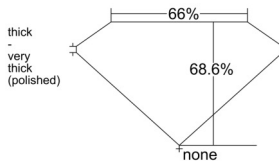

GIA®

FACSIMILE

GIA REPORT 5546738294

Verify this report at GIA.edu

GIA NATURAL DIAMOND DOSSIER®

March 04, 2026
GIA Report Number 5546738294
Shape and Cutting Style ..... Square Emerald Cut
Measurements ..... 4.86 x 4.76 x 3.26 mm

GRADING RESULTS

Carat Weight ..... 0.70 carat
Color Grade ..... E
Clarity Grade VS1

ADDITIONAL GRADING INFORMATION

Polish ..... Excellent
Symmetry ..... Excellent
Fluorescence ..... Faint
Clarity Characteristics ..... Cloud, Crystal, Pinpoint
Inscription(s): GIA 5546738294

PROPORTIONS

Profile not to actual proportions

GRADING SCALES

GIA COLOR SCALE		GIA CLARITY SCALE			
COLORLESS	D	VERY VERY SLIGHTLY INCLUDED	FLAWLESS		
	E		INTERNALLY FLAWLESS		
	F		VS₁		
	NEAR COLORLESS	G	VERY SLIGHTLY INCLUDED	VS₂	
		H		VS₁	
		FAINT	I	SLIGHTLY INCLUDED	VS₂
			J		SI₁
			K		SI₂
	LIGHT	L	INCLUDED	I₁	
		M		I₂	
N		I₃			
O					
P					
Q					
R