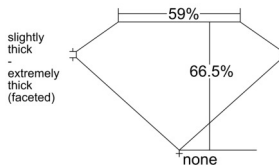

GIA®

FACSIMILE

GIA REPORT 5546762672

Verify this report at GIA.edu

GIA NATURAL DIAMOND DOSSIER®

March 06, 2026
GIA Report Number 5546762672
Shape and Cutting Style ..... Pear Brilliant
Measurements ..... 7.23 x 4.77 x 3.17 mm

GRADING RESULTS

Carat Weight ..... 0.70 carat
Color Grade ..... G
Clarity Grade VS1

ADDITIONAL GRADING INFORMATION

Polish ..... Excellent
Symmetry ..... Very Good
Fluorescence ..... None
Clarity Characteristics..Cloud, Indented Natural, Needle, Pinpoint
Inscription(s): GIA 5546762672

PROPORTIONS

Profile not to actual proportions

GRADING SCALES

GIA COLOR SCALE		GIA CLARITY SCALE			
COLORLESS	D	VERY VERY SLIGHTLY INCLUDED	FLAWLESS		
	E		INTERNALLY FLAWLESS		
	F	VERY SLIGHTLY INCLUDED	VVS₁		
	G		VVS₂		
	H		VS₁		
	NEAR COLORLESS	I	SLIGHTLY INCLUDED	VS₂	
		J		SI₁	
		FAINT	K	INCLUDED	SI₂
			L		I₁
			M		I₂
VERT LIGHT	N	LIGHT	I₃		
	O				
	P				
	Q				
	R