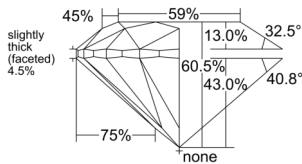

GIA®

FACSIMILE

GIA REPORT 5546774129

Verify this report at GIA.edu

GIA NATURAL DIAMOND DOSSIER®

March 10, 2026
GIA Report Number 5546774129
Shape and Cutting Style ..... Round Brilliant
Measurements ..... 3.64 - 3.65 x 2.20 mm

GRADING RESULTS

Carat Weight ..... 0.18 carat
Color Grade ..... E
Clarity Grade VS1
Cut Grade ..... Excellent

ADDITIONAL GRADING INFORMATION

Polish ..... Excellent
Symmetry ..... Excellent
Fluorescence ..... None
Clarity Characteristics ..... Cloud, Pinpoint
Inscription(s): GIA 5546774129

PROPORTIONS

Profile to actual proportions