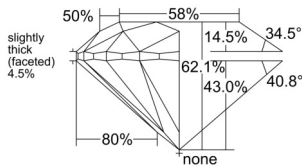

GIA®

FACSIMILE

GIA REPORT 5546804994

Verify this report at GIA.edu

GIA NATURAL DIAMOND DOSSIER®

March 13, 2026
GIA Report Number 5546804994
Shape and Cutting Style ..... Round Brilliant
Measurements ..... 5.07 - 5.10 x 3.16 mm

GRADING RESULTS

Carat Weight ..... 0.51 carat
Color Grade ..... G
Clarity Grade VS1
Cut Grade ..... Excellent

ADDITIONAL GRADING INFORMATION

Polish ..... Excellent
Symmetry ..... Excellent
Fluorescence ..... None
Clarity Characteristics ..... Crystal, Needle, Pinpoint
Inspection(s): GIA 5546804994

PROPORTIONS

Profile to actual proportions