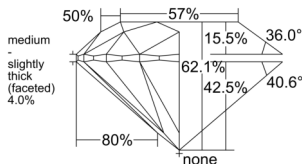

GIA®

FACSIMILE

GIA REPORT 5546830552

Verify this report at GIA.edu

GIA NATURAL DIAMOND DOSSIER®

March 17, 2026
GIA Report Number 5546830552
Shape and Cutting Style ..... Round Brilliant
Measurements ..... 5.37 - 5.39 x 3.34 mm

GRADING RESULTS

Carat Weight ..... 0.60 carat
Color Grade ..... D
Clarity Grade VS1
Cut Grade ..... Excellent

ADDITIONAL GRADING INFORMATION

Polish ..... Excellent
Symmetry ..... Excellent
Fluorescence ..... None
Clarity Characteristics ..... Cloud
Inscription(s): GIA 5546830552

PROPORTIONS

Profile to actual proportions