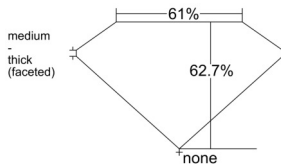

GIA®

FACSIMILE

GIA REPORT 5546831301

Verify this report at GIA.edu

GIA NATURAL DIAMOND DOSSIER®

March 18, 2026
GIA Report Number 5546831301
Shape and Cutting Style ..... Marquise Brilliant
Measurements ..... 8.29 x 4.18 x 2.62 mm

GRADING RESULTS

Carat Weight ..... 0.51 carat
Color Grade ..... E
Clarity Grade ..... Flawless

ADDITIONAL GRADING INFORMATION

Polish ..... Excellent
Symmetry ..... Very Good
Fluorescence ..... None
Clarity Characteristics ..... None
Inscription(s): GIA 5546831301

PROPORTIONS

Profile not to actual proportions

GRADING SCALES

GIA COLOR SCALE		GIA CLARITY SCALE			
COLORLESS	D	VERY VERY SLIGHTLY INCLUDED	FLAWLESS		
	E		INTERNALLY FLAWLESS		
	F	VERY SLIGHTLY INCLUDED	VVS₁		
	G		VVS₂		
	H		VS₁		
	NEAR COLORLESS	I	SLIGHTLY INCLUDED	VS₂	
		J		SI₁	
		FAINT	K	INCLUDED	SI₂
			L		I₁
			M		I₂
VERT LIGHT	N	LIGHT	I₃		
	O				
	P				
	Q				
	R