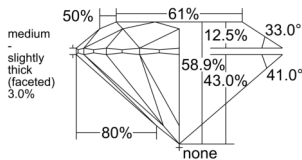

GIA®

FACSIMILE

GIA REPORT 5546847000

Verify this report at GIA.edu

GIA NATURAL DIAMOND DOSSIER®

March 20, 2026
GIA Report Number 5546847000
Shape and Cutting Style ..... Round Brilliant
Measurements ..... 3.81 - 3.83 x 2.25 mm

GRADING RESULTS

Carat Weight ..... 0.20 carat
Color Grade ..... J
Clarity Grade VS1
Cut Grade ..... Excellent

ADDITIONAL GRADING INFORMATION

Polish ..... Excellent
Symmetry ..... Very Good
Fluorescence ..... Medium Blue
Clarity Characteristics ..... Feather, Pinpoint
Inscription(s): GIA 5546847000

PROPORTIONS

Profile to actual proportions

GRADING SCALES

GIA COLOR SCALE		GIA CLARITY SCALE		GIA CUT SCALE	
COLORLESS	D	FLAWLESS	VERY VERY SLIGHTLY SLIGHTLY INCLUDED	EXCELLENT	
	E				
	F	INTERNALLY FLAWLESS			
	G				
	H	VVS₁		VERY GOOD	
	I	VVS₂			
	J	VS₁		GOOD	
	K				
	L	VS₂			
	M				
N	SI₁	FAIR			
O					
P	SI₂				
R					
S	I₁	POOR			
T					
U					
LIGHT	V	I₂			
	W				
	X	I₃			
	Y				
Z