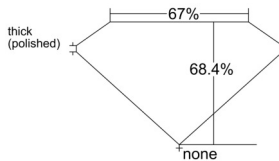

GIA®

FACSIMILE

GIA REPORT 5546894804

Verify this report at GIA.edu

GIA NATURAL DIAMOND DOSSIER®

March 25, 2026
GIA Report Number 5546894804
Shape and Cutting Style ..... **Cut-Cornered Rectangular Modified Brilliant**
Measurements ..... 5.69 x 3.85 x 2.63 mm

GRADING RESULTS

Carat Weight ..... 0.54 carat
Color Grade ..... D
Clarity Grade VS1

ADDITIONAL GRADING INFORMATION

Polish ..... Excellent
Symmetry ..... Very Good
Fluorescence ..... None
Clarity Characteristics ..... Crystal, Pinpoint, Cloud
Inspection(s): GIA 5546894804

PROPORTIONS

Profile not to actual proportions

GRADING SCALES

GIA COLOR SCALE		GIA CLARITY SCALE			
COLORLESS	D	VERY VERY SLIGHTLY INCLUDED	FLAWLESS		
	E		INTERNALLY FLAWLESS		
	F	VERY SLIGHTLY INCLUDED	VVS₁		
	G		VVS₂		
	H		VS₁		
	NEAR COLORLESS	I	SLIGHTLY INCLUDED	VS₂	
		J		SI₁	
		FAINT	K	INCLUDED	SI₂
			L		I₁
			M		I₂
VERT LIGHT	N	LIGHT	I₃		
	O				
	P				
	Q				
	R				
	S				
	T