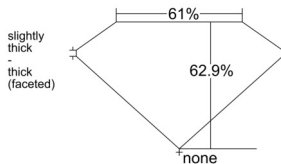

GIA®

FACSIMILE

GIA REPORT 5546910761

Verify this report at GIA.edu

GIA NATURAL DIAMOND DOSSIER®

March 27, 2026
GIA Report Number 5546910761
Shape and Cutting Style ..... Marquise Brilliant
Measurements ..... 7.80 x 3.98 x 2.50 mm

GRADING RESULTS

Carat Weight ..... 0.45 carat
Color Grade ..... E
Clarity Grade VVS2

ADDITIONAL GRADING INFORMATION

Polish ..... Excellent
Symmetry ..... Excellent
Fluorescence ..... None
Clarity Characteristics ..... Needle, Surface Graining
Inscription(s): GIA 5546910761

PROPORTIONS

Profile not to actual proportions

GRADING SCALES

GIA COLOR SCALE		GIA CLARITY SCALE			
COLORLESS	D	VERY VERY SLIGHTLY INCLUDED	FLAWLESS		
	E		INTERNALLY FLAWLESS		
	F		VVS₁		
	NEAR COLORLESS	G	VERY SLIGHTLY INCLUDED	VVS₂	
		H		VS₁	
		FANT	I	SLIGHTLY INCLUDED	VS₂
			J		SI₁
	LIGHT	K	INCLUDED	SI₂	
		L		I₁	
		M		I₂	
N		NOT GRADED	I₃		
O					
P					
Q					
R					
S					
T					
U					
V					
W					
X					
Y					
Z