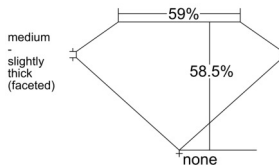

GIA®

FACSIMILE

GIA REPORT 5546918628

Verify this report at GIA.edu

GIA NATURAL DIAMOND DOSSIER®

March 31, 2026
GIA Report Number 5546918628
Shape and Cutting Style ..... Heart Brilliant
Measurements ..... 4.93 x 5.64 x 3.30 mm

GRADING RESULTS

Carat Weight ..... 0.53 carat
Color Grade I
Clarity Grade S11

ADDITIONAL GRADING INFORMATION

Polish ..... Excellent
Symmetry ..... Excellent
Fluorescence ..... None
Clarity Characteristics ..... Crystal, Cloud
Inscription(s): GIA 5546918628

PROPORTIONS

Profile not to actual proportions

GRADING SCALES

GIA COLOR SCALE		GIA CLARITY SCALE	
COLORLESS	D	VERY VERY SLIGHTLY INCLUDED	FLAWLESS
	E		INTERNALLY FLAWLESS
	F		VVS₁
	G		VVS₂
	H		VS₁
	I		VS₂
	J		S1₁
	K		S1₂
	L		I₁
	M		I₂
NEAR COLORLESS	N	SLIGHTLY INCLUDED	I₃
	O		
	P		
	Q		
FAINT	R		
	S		
	T		
	U		
VERT LIGHT	V		
	W		
	X		
	Y		
LIGHT	Z