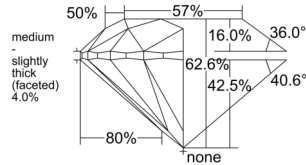

GIA®

FACSIMILE

GIA REPORT 5546930975

Verify this report at GIA.edu

GIA NATURAL DIAMOND DOSSIER®

April 02, 2026
GIA Report Number 5546930975
Shape and Cutting Style ..... Round Brilliant
Measurements ..... 5.76 - 5.81 x 3.62 mm

GRADING RESULTS

Carat Weight ..... 0.76 carat
Color Grade ..... G
Clarity Grade VVS1
Cut Grade ..... Excellent

ADDITIONAL GRADING INFORMATION

Polish ..... Excellent
Symmetry ..... Excellent
Fluorescence ..... None
Clarity Characteristics ..... Pinpoint
Inscription(s): GIA 5546930975

PROPORTIONS

Profile to actual proportions

GRADING SCALES

GIA COLOR SCALE

COLORLESS	D
	E
	F
	G
	H
	I
	J
NEAR COLORLESS	K
	L
FAIN	M
	N
	O
	P
VERY LIGHT	Q
	R
	S
	T
	U
	V
	W
	X
	Y
LIGHT	Z

GIA CLARITY SCALE

FLAWLESS	VERY VERY SLIGHTLY INCLUDED	VVS₁	
			VVS₂
INTERNALLY FLAWLESS	VERY SLIGHTLY INCLUDED	VS₁	
		VS₂	
SLIGHTLY INCLUDED	INCLUDED	SI₁	
		SI₂	
POOR		I₁	
		I₂	
		I₃	

GIA CUT SCALE

EXCELLENT
VERY GOOD
GOOD
FAIR
POOR