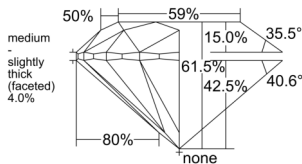

GIA®

FACSIMILE

GIA REPORT 5546932640

Verify this report at GIA.edu

GIA NATURAL DIAMOND DOSSIER®

April 01, 2026
GIA Report Number 5546932640
Shape and Cutting Style ..... Round Brilliant
Measurements ..... 4.91 - 4.94 x 3.03 mm

GRADING RESULTS

Carat Weight ..... 0.45 carat
Color Grade ..... D
Clarity Grade VS1
Cut Grade ..... Excellent

ADDITIONAL GRADING INFORMATION

Polish ..... Excellent
Symmetry ..... Excellent
Fluorescence ..... None
Clarity Characteristics ..... Feather, Pinpoint
Inscription(s): GIA 5546932640

PROPORTIONS

GRADING SCALES

GIA COLOR SCALE	GIA CLARITY SCALE	GIA CUT SCALE	
D	FLAWLESS	EXCELLENT	
E	INTERNALLY FLAWLESS		
F		VVS₁	VERY GOOD
G	VVS₂		
H	VS₁	GOOD	
I	VS₂		
J	SI₁	FAIR	
K	SI₂		
L	I₁	POOR	
M			
N			
O	I₂		
P			
Q			
R	I₃		
S			
T			
U			
V			
W			
X			
Y			
Z