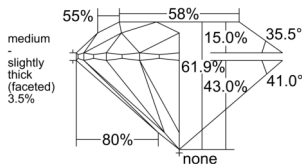

GIA®

FACSIMILE

GIA REPORT 5546938291

Verify this report at GIA.edu

GIA NATURAL DIAMOND DOSSIER®

April 01, 2026
GIA Report Number 5546938291
Shape and Cutting Style ..... Round Brilliant
Measurements ..... 4.27 - 4.29 x 2.65 mm

GRADING RESULTS

Carat Weight ..... 0.30 carat
Color Grade ..... G
Clarity Grade VS1
Cut Grade ..... Excellent

ADDITIONAL GRADING INFORMATION

Polish ..... Excellent
Symmetry ..... Excellent
Fluorescence ..... None
Clarity Characteristics ..... Crystal, Cloud
Inscription(s): GIA 5546938291

PROPORTIONS

Profile to actual proportions