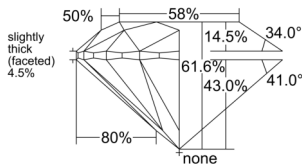

GIA®

FACSIMILE

GIA REPORT 5546945996

Verify this report at GIA.edu

GIA NATURAL DIAMOND DOSSIER®

April 02, 2026
GIA Report Number 5546945996
Shape and Cutting Style ..... Round Brilliant
Measurements ..... 4.29 - 4.32 x 2.65 mm

GRADING RESULTS

Carat Weight ..... 0.30 carat
Color Grade ..... D
Clarity Grade VVS1
Cut Grade ..... Excellent

ADDITIONAL GRADING INFORMATION

Polish ..... Excellent
Symmetry ..... Excellent
Fluorescence ..... None
Clarity Characteristics ..... Pinpoint, Feather
Inscription(s): GIA 5546945996

PROPORTIONS

Profile to actual proportions