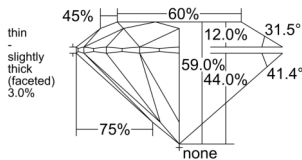

GIA®

FACSIMILE

GIA REPORT 5546957655

Verify this report at GIA.edu

GIA NATURAL DIAMOND DOSSIER®

April 03, 2026
GIA Report Number 5546957655
Shape and Cutting Style ..... Round Brilliant
Measurements ..... 4.82 - 4.84 x 2.85 mm

GRADING RESULTS

Carat Weight ..... 0.40 carat
Color Grade ..... E
Clarity Grade VS1
Cut Grade ..... Excellent

ADDITIONAL GRADING INFORMATION

Polish ..... Excellent
Symmetry ..... Excellent
Fluorescence ..... None
Clarity Characteristics..... Crystal, Feather, Cloud, Pinpoint
Inscription(s): GIA 5546957655

PROPORTIONS

Profile to actual proportions