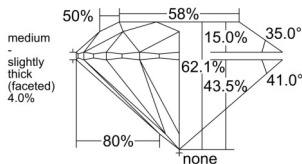

GIA®

FACSIMILE

GIA REPORT 5546969244

Verify this report at GIA.edu

GIA NATURAL DIAMOND DOSSIER®

April 06, 2026
GIA Report Number 5546969244
Shape and Cutting Style ..... Round Brilliant
Measurements ..... 5.19 - 5.22 x 3.23 mm

GRADING RESULTS

Carat Weight ..... 0.54 carat
Color Grade I
Clarity Grade VVS1
Cut Grade ..... Excellent

ADDITIONAL GRADING INFORMATION

Polish ..... Excellent
Symmetry ..... Excellent
Fluorescence ..... Faint
Clarity Characteristics..... Pinpoint, Feather, Indented Natural
Inscription(s): GIA 5546969244

PROPORTIONS

GRADING SCALES

GIA COLOR SCALE

COLOREDNESS	D
	E
	F
	G
	H
	I
	J
NEAR COLORLESS	K
	L
	M
	N
	O
	P
	Q
	R
	S
	T
	U
	V
	W
	X
	Y
	Z

GIA CLARITY SCALE

FLAWLESS	INTERNAL FLAWLESS	
		FLAWLESS
VERY VERY SLIGHTLY INCLUDED	VVS₁	
	VVS₂	
VERY SLIGHTLY INCLUDED	VS₁	
	VS₂	
SLIGHTLY INCLUDED	SI₁	
	SI₂	
INCLUDED	I₁	
	I₂	
	I₃	

GIA CUT SCALE

EXCELLENT
VERY GOOD
GOOD
FAIR
POOR