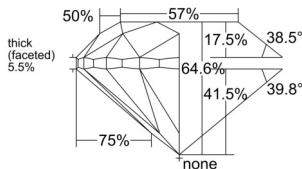

GIA®

FACSIMILE

GIA REPORT 5546981342

Verify this report at GIA.edu

GIA NATURAL DIAMOND DOSSIER®

April 07, 2026
GIA Report Number 5546981342
Shape and Cutting Style ..... Round Brilliant
Measurements ..... 5.45 - 5.52 x 3.54 mm

GRADING RESULTS

Carat Weight ..... 0.70 carat
Color Grade ..... G
Clarity Grade S11
Cut Grade ..... Very Good

ADDITIONAL GRADING INFORMATION

Polish ..... Excellent
Symmetry ..... Very Good
Fluorescence ..... None
Clarity Characteristics..... Knot, Crystal, Cloud, Cavity
Inscription(s): GIA 5546981342

PROPORTIONS

Profile to actual proportions

GRADING SCALES

GIA COLOR SCALE

COLORLESS	D
	E
	F
	G
	H
	I
	J
NEAR COLORLESS	K
	L
Faint	M
	N
	O
	P
	Q
	R
	S
	T
	U
	V
	W
	X
	Y
Light	Z

GIA CLARITY SCALE

FLAWLESS	VERY VERY SLIGHTLY INCLUDED	VVS₁	
			VVS₂
INTERNALLY FLAWLESS	VERY SLIGHTLY INCLUDED	VS₁	
		VS₂	
SLIGHTLY INCLUDED	SLIGHTLY INCLUDED	S1₁	
		S1₂	
INCLUDED	INCLUDED	I₁	
		I₂	
		I₃	

GIA CUT SCALE

EXCELLENT
VERY GOOD
GOOD
FAIR
POOR