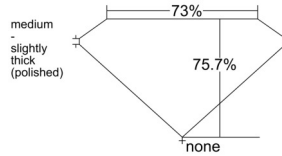

GIA®

FACSIMILE

GIA REPORT 5546983658

Verify this report at GIA.edu

GIA NATURAL DIAMOND DOSSIER®

April 08, 2026
GIA Report Number 5546983658
Shape and Cutting Style ..... Square Modified Brilliant
Measurements ..... 3.90 x 3.90 x 2.95 mm

GRADING RESULTS

Carat Weight ..... 0.37 carat
Color Grade I
Clarity Grade VS2

ADDITIONAL GRADING INFORMATION

Polish ..... Excellent
Symmetry ..... Very Good
Fluorescence ..... None
Clarity Characteristics ..... Crystal, Cloud
Inspection(s): GIA 5546983658

PROPORTIONS

Profile not to actual proportions

GRADING SCALES

GIA COLOR SCALE		GIA CLARITY SCALE			
COLORLESS	D	VERY VERY SLIGHTLY INCLUDED	FLAWLESS		
	E		INTERNALLY FLAWLESS		
	F	VERY SLIGHTLY INCLUDED	VVS₁		
	G		VVS₂		
	H		VS₁		
	NEAR COLORLESS	I	SLIGHTLY INCLUDED	VS₂	
		J		SI₁	
		FAINT	K	INCLUDED	SI₂
			L		I₁
			M		I₂
N			I₃		
VERT LIGHT	O	LIGHT			
	P				
	Q				
	R				
	S				
	T				
	U				
	V				
W					
X					
Y					
Z