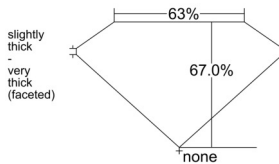

GIA®

FACSIMILE

GIA REPORT 5546992658

Verify this report at GIA.edu

GIA NATURAL DIAMOND DOSSIER®

April 08, 2026
GIA Report Number 5546992658
Shape and Cutting Style ..... Heart Brilliant
Measurements ..... 4.41 x 4.75 x 3.18 mm

GRADING RESULTS

Carat Weight ..... 0.40 carat
Color Grade ..... K
Clarity Grade SI1

ADDITIONAL GRADING INFORMATION

Polish ..... Excellent
Symmetry ..... Very Good
Fluorescence ..... None
Clarity Characteristics ..... Crystal, Cloud, Feather
Inscription(s): GIA 5546992658

PROPORTIONS

Profile not to actual proportions

GRADING SCALES

GIA COLOR SCALE		GIA CLARITY SCALE			
COLORLESS	D	VERY VERY SLIGHTLY INCLUDED	FLAWLESS		
	E		INTERNALLY FLAWLESS		
	F	VERY SLIGHTLY INCLUDED	VVS₁		
	G		VVS₂		
	H		VS₁		
	NEAR COLORLESS	I	SLIGHTLY INCLUDED	VS₂	
		J		SI₁	
		FAINT	K	INCLUDED	SI₂
			L		I₁
			M		I₂
VERT LIGHT	N	LIGHT	I₃		
	O				
	P				
	Q				
	R