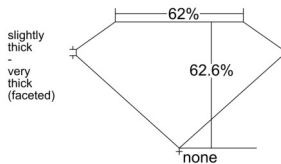

GIA®

FACSIMILE

GIA REPORT 5553002429

Verify this report at GIA.edu

GIA NATURAL DIAMOND DOSSIER®

April 10, 2026
GIA Report Number 5553002429
Shape and Cutting Style ..... Pear Brilliant
Measurements ..... 7.25 x 4.56 x 2.86 mm

GRADING RESULTS

Carat Weight ..... 0.57 carat
Color Grade ..... E
Clarity Grade VVS1

ADDITIONAL GRADING INFORMATION

Polish ..... Excellent
Symmetry ..... Very Good
Fluorescence ..... None
Clarity Characteristics ..... Pinpoint
Inscription(s): GIA 5553002429

PROPORTIONS

Profile not to actual proportions

GRADING SCALES

GIA COLOR SCALE		GIA CLARITY SCALE			
COLORLESS	D	VERY VERY SLIGHTLY INCLUDED	FLAWLESS		
	E		INTERNALLY FLAWLESS		
	F	VERY SLIGHTLY INCLUDED	VVS₁		
	G		VVS₂		
	H		VS₁		
	NEAR COLORLESS	I	SLIGHTLY INCLUDED	VS₂	
		J		SI₁	
		FAINT	K	INCLUDED	SI₂
			L		I₁
			M		I₂
VERT LIGHT	N	LIGHT	I₃		
	O				
	P				
	Q				
	R