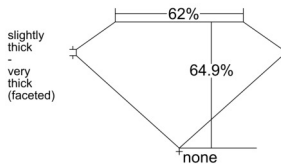

GIA®

FACSIMILE

GIA REPORT 5553007813

Verify this report at GIA.edu

GIA NATURAL DIAMOND DOSSIER®

April 10, 2026
GIA Report Number 5553007813
Shape and Cutting Style ..... Pear Brilliant
Measurements ..... 5.41 x 3.82 x 2.48 mm

GRADING RESULTS

Carat Weight ..... 0.30 carat
Color Grade ..... G
Clarity Grade VS1

ADDITIONAL GRADING INFORMATION

Polish ..... Excellent
Symmetry ..... Very Good
Fluorescence ..... Medium Blue
Clarity Characteristics ..... Feather
Inscription(s): GIA 5553007813

PROPORTIONS

Profile not to actual proportions

GRADING SCALES

GIA COLOR SCALE		GIA CLARITY SCALE		
NEAR COLORLESS	D	VERY VERY SLIGHTLY INCLUDED	FLAWLESS	
	E		INTERNALLY FLAWLESS	
	F		VS₁	
	FANT	G	VERY SLIGHTLY INCLUDED	VS₂
		H		VS₁
		I	SLIGHTLY INCLUDED	VS₂
		J		SI₁
	LIGHT	K	INCLUDED	SI₂
		L		I₁
		M		I₂
N		NOT GRADED	I₃	
O				
P				
Q				
R				
S				
T				
U				
V				
W				
X				
Y				
Z