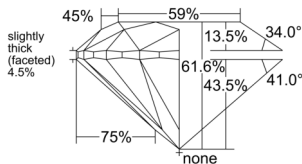

GIA®

FACSIMILE

GIA REPORT 5553009767

Verify this report at GIA.edu

GIA NATURAL DIAMOND DOSSIER®

April 10, 2026
GIA Report Number 5553009767
Shape and Cutting Style ..... Round Brilliant
Measurements ..... 5.37 - 5.41 x 3.32 mm

GRADING RESULTS

Carat Weight ..... 0.60 carat
Color Grade I
Clarity Grade VS1
Cut Grade ..... Excellent

ADDITIONAL GRADING INFORMATION

Polish ..... Excellent
Symmetry ..... Excellent
Fluorescence ..... Strong Blue
Clarity Characteristics..... Crystal, Pinpoint
Inscription(s): GIA 5553009767

PROPORTIONS

Profile to actual proportions

GRADING SCALES

GIA COLOR SCALE	GIA CLARITY SCALE	GIA CUT SCALE	
D	FLAWLESS	EXCELLENT	
E	INTERNALLY FLAWLESS		
F		VVS₁	VERY GOOD
G	VVS₂		
H	VS₁	GOOD	
I	VS₂		
J	SI₁	FAIR	
K	SI₂		
L	I₁	POOR	
M	I₂		
N	I₃		
O			
P			
Q			
R			
S			
T			
U			
V			
W			
X			
Y			
Z