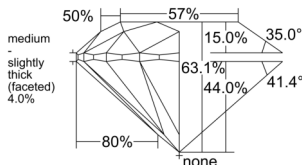

GIA®

FACSIMILE

GIA REPORT 5553021259

Verify this report at GIA.edu

GIA NATURAL DIAMOND DOSSIER®

April 11, 2026
GIA Report Number 5553021259
Shape and Cutting Style ..... Round Brilliant
Measurements ..... 5.33 - 5.36 x 3.38 mm

GRADING RESULTS

Carat Weight ..... 0.60 carat
Color Grade I
Clarity Grade VS1
Cut Grade ..... Excellent

ADDITIONAL GRADING INFORMATION

Polish ..... Excellent
Symmetry ..... Excellent
Fluorescence ..... Faint
Clarity Characteristics..... Crystal, Cloud, Pinpoint
Inscription(s): GIA 5553021259

PROPORTIONS

Profile to actual proportions