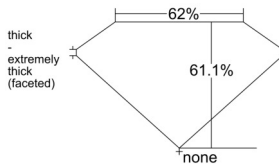

GIA®

FACSIMILE

GIA REPORT 5553023490

Verify this report at GIA.edu

GIA NATURAL DIAMOND DOSSIER®

April 13, 2026
GIA Report Number 5553023490
Shape and Cutting Style ..... Pear Brilliant
Measurements ..... 5.43 x 3.81 x 2.33 mm

GRADING RESULTS

Carat Weight ..... 0.30 carat
Color Grade ..... F
Clarity Grade VS2

ADDITIONAL GRADING INFORMATION

Polish ..... Very Good
Symmetry ..... Very Good
Fluorescence ..... Faint
Clarity Characteristics ..... Crystal
Inscription(s): GIA 5553023490

PROPORTIONS

Profile not to actual proportions

GRADING SCALES

GIA COLOR SCALE		GIA CLARITY SCALE			
COLORLESS	D	VERY VERY SLIGHTLY INCLUDED	FLAWLESS		
	E		INTERNALLY FLAWLESS		
	F	VERY SLIGHTLY INCLUDED	VVS₁		
	G		VVS₂		
	H		VS₁		
	NEAR COLORLESS	I	SLIGHTLY INCLUDED	VS₂	
		J		SI₁	
		FAINT	K	INCLUDED	SI₂
			L		I₁
			M		I₂
VERT LIGHT	N		INCLUDED	I₃	
	O				
	P				
	Q				
	R				
LIGHT	S				
	T				
	U				
	V				
	W				
X					
Y					
Z