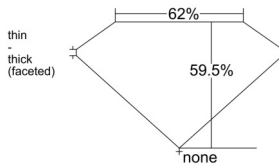

GIA®

FACSIMILE

GIA REPORT 5553034385

Verify this report at GIA.edu

GIA NATURAL DIAMOND DOSSIER®

April 14, 2026
GIA Report Number 5553034385
Shape and Cutting Style ..... Marquise Brilliant
Measurements ..... 8.89 x 4.83 x 2.88 mm

GRADING RESULTS

Carat Weight ..... 0.70 carat
Color Grade ..... E
Clarity Grade S11

ADDITIONAL GRADING INFORMATION

Polish ..... Fair
Symmetry ..... Fair
Fluorescence ..... Faint
Clarity Characteristics..... Crystal, Feather, Cloud, Cavity
Inscription(s): GIA 5553034385

PROPORTIONS

Profile not to actual proportions

GRADING SCALES

GIA COLOR SCALE		GIA CLARITY SCALE			
COLORLESS	D	VERY VERY SLIGHTLY INCLUDED	FLAWLESS		
	E		INTERNALLY FLAWLESS		
	F	VERY SLIGHTLY INCLUDED	VVS₁		
	G		VVS₂		
	H		VS₁		
	NEAR COLORLESS	I	SLIGHTLY INCLUDED	VS₂	
		J		S1₁	
		FAINT	K	INCLUDED	S1₂
			L		I₁
			M		I₂
VERT LIGHT	N		INCLUDED	I₃	
	O				
	P				
	LIGHT	Q			
		R			
S					
T					
U					
	V				
	W				
	X				
	Y				
	Z