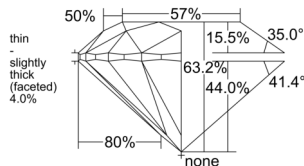

GIA®

FACSIMILE

GIA REPORT 5553034410

Verify this report at GIA.edu

GIA NATURAL DIAMOND DOSSIER®

April 14, 2026
GIA Report Number 5553034410
Shape and Cutting Style ..... Round Brilliant
Measurements ..... 5.02 - 5.05 x 3.18 mm

GRADING RESULTS

Carat Weight ..... 0.50 carat
Color Grade ..... G
Clarity Grade VS1
Cut Grade ..... Excellent

ADDITIONAL GRADING INFORMATION

Polish ..... Excellent
Symmetry ..... Excellent
Fluorescence ..... None
Clarity Characteristics..... Indented Natural, Cloud
Inscription(s): GIA 5553034410

PROPORTIONS

Profile to actual proportions