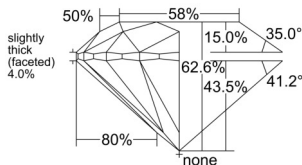

GIA®

FACSIMILE

GIA REPORT 5553034542

Verify this report at GIA.edu

GIA NATURAL DIAMOND DOSSIER®

April 14, 2026
GIA Report Number 5553034542
Shape and Cutting Style ..... Round Brilliant
Measurements ..... 5.17 - 5.19 x 3.24 mm

GRADING RESULTS

Carat Weight ..... 0.54 carat
Color Grade ..... F
Clarity Grade VVS2
Cut Grade ..... Excellent

ADDITIONAL GRADING INFORMATION

Polish ..... Excellent
Symmetry ..... Excellent
Fluorescence ..... None
Clarity Characteristics ..... Feather, Cloud, Pinpoint
Inscription(s): GIA 5553034542

PROPORTIONS

Profile to actual proportions

GRADING SCALES

GIA COLOR SCALE	GIA CLARITY SCALE	GIA CUT SCALE	
D	FLAWLESS	EXCELLENT	
E	INTERNALLY FLAWLESS		
F		VVS₁	VERY GOOD
G	VVS₂		
H	VS₁	GOOD	
I	VS₂		
J	SI₁	FAIR	
K	SI₂		
L	I₁	POOR	
M	I₂		
N	I₃		
O			
P			
Q			
R			
S			
T			
U			
V			
W			
X			
Y			
Z