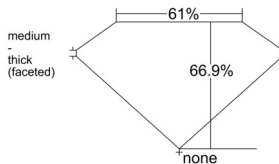

GIA®

FACSIMILE

GIA REPORT 5553041351

Verify this report at GIA.edu

GIA NATURAL DIAMOND DOSSIER®

April 16, 2026
GIA Report Number 5553041351
Shape and Cutting Style ..... Cushion Modified Brilliant
Measurements ..... 5.65 x 4.19 x 2.80 mm

GRADING RESULTS

Carat Weight ..... 0.51 carat
Color Grade ..... G
Clarity Grade VS1

ADDITIONAL GRADING INFORMATION

Polish ..... Excellent
Symmetry ..... Excellent
Fluorescence ..... None
Clarity Characteristics..... Cloud, Needle, Pinpoint
Inscription(s): GIA 5553041351

PROPORTIONS

Profile not to actual proportions

GRADING SCALES

GIA COLOR SCALE		GIA CLARITY SCALE	
COLORLESS	D	VERY VERY SLIGHTLY INCLUDED	FLAWLESS
	E		INTERNALLY FLAWLESS
	F		VVS₁
	G		VVS₂
	H		VS₁
	I		VS₂
	J		SI₁
	K		SI₂
	L		I₁
	M		I₂
NEAR COLORLESS	N	SLIGHTLY INCLUDED	I₃
	O		
	P		
	Q		
FAINT	R		
	S		
	T		
	U		
VERY LIGHT	V		
	W		
	X		
	Y		
LIGHT	Z