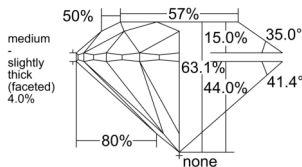

GIA®

FACSIMILE

GIA REPORT 5553044182

Verify this report at GIA.edu

GIA NATURAL DIAMOND DOSSIER®

April 15, 2026
GIA Report Number 5553044182
Shape and Cutting Style ..... Round Brilliant
Measurements ..... 4.77 - 4.80 x 3.02 mm

GRADING RESULTS

Carat Weight ..... 0.42 carat
Color Grade ..... H
Clarity Grade VS1
Cut Grade ..... Excellent

ADDITIONAL GRADING INFORMATION

Polish ..... Excellent
Symmetry ..... Excellent
Fluorescence ..... None
Clarity Characteristics ..... Cloud
Inscription(s): GIA 5553044182

PROPORTIONS

GRADING SCALES

GIA COLOR SCALE

COLORESS	D
	E
	F
	G
	H
	I
	J
NEAR COLORESS	K
	L
FANIT	M
	N
	O
	P
VERY LIGHT	R
	S
	T
	U
	V
	W
	X
	Y
LIGHT	Z

GIA CLARITY SCALE

FLAWLESS	INTERNAL FLAWLESS	
		FLAWLESS
VERY VERY SLIGHTLY INCLUDED	VVS₁	
	VVS₂	
VERY SLIGHTLY INCLUDED	VS₁	
	VS₂	
SLIGHTLY INCLUDED	SI₁	
	SI₂	
INCLUDED	I₁	
	I₂	
	I₃	

GIA CUT SCALE

EXCELLENT
VERY GOOD
GOOD
FAIR
POOR