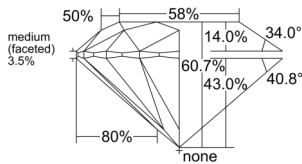

GIA®

FACSIMILE

GIA REPORT 5553046951

Verify this report at GIA.edu

GIA NATURAL DIAMOND DOSSIER®

April 16, 2026
GIA Report Number 5553046951
Shape and Cutting Style ..... Round Brilliant
Measurements ..... 5.89 - 5.94 x 3.59 mm

GRADING RESULTS

Carat Weight ..... 0.77 carat
Color Grade ..... D
Clarity Grade VVS2
Cut Grade ..... Excellent

ADDITIONAL GRADING INFORMATION

Polish ..... Excellent
Symmetry ..... Excellent
Fluorescence ..... None
Clarity Characteristics..... Needle, Pinpoint, Internal Graining
Inscription(s): GIA 5553046951

PROPORTIONS

Profile to actual proportions

GRADING SCALES

GIA COLOR SCALE	GIA CLARITY SCALE	GIA CUT SCALE	
D	FLAWLESS	EXCELLENT	
E	INTERNALLY FLAWLESS		
F		VVS₁	VERY GOOD
G	VVS₂		
H	VS₁	GOOD	
I	VS₂		
J	SI₁	FAIR	
K	SI₂		
L	I₁	POOR	
M			
N			
O	I₂		
P			
Q	I₃		
R			
S			
T			
U			
V			
W			
X			
Y			
Z