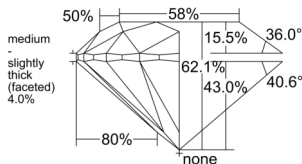

GIA®

FACSIMILE

GIA REPORT 5553052034

Verify this report at GIA.edu

GIA NATURAL DIAMOND DOSSIER®

April 17, 2026
GIA Report Number 5553052034
Shape and Cutting Style ..... Round Brilliant
Measurements ..... 5.69 - 5.73 x 3.55 mm

GRADING RESULTS

Carat Weight ..... 0.72 carat
Color Grade ..... F
Clarity Grade S11
Cut Grade ..... Excellent

ADDITIONAL GRADING INFORMATION

Polish ..... Excellent
Symmetry ..... Excellent
Fluorescence ..... None
Clarity Characteristics ..... Crystal, Cloud
Inscription(s): GIA 5553052034

PROPORTIONS

GRADING SCALES

GIA COLOR SCALE	GIA CLARITY SCALE	GIA CUT SCALE	
D	FLAWLESS	EXCELLENT	
E	INTERNALLY FLAWLESS		
F		VVS₁	VERY GOOD
G	VVS₂		
H	VS₁	GOOD	
I	VS₂		
J	S1₁	FAIR	
K	S1₂		
L	I₁	POOR	
M	I₂		
N	I₃		
O			
P			
Q			
R			
S			
T			
U			
V			
W			
X			
Y			
Z