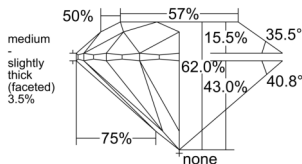

GIA®

FACSIMILE

GIA REPORT 5553052311

Verify this report at GIA.edu

GIA NATURAL DIAMOND DOSSIER®

April 17, 2026
GIA Report Number 5553052311
Shape and Cutting Style ..... Round Brilliant
Measurements ..... 5.19 - 5.22 x 3.23 mm

GRADING RESULTS

Carat Weight ..... 0.53 carat
Color Grade ..... G
Clarity Grade VVS1
Cut Grade ..... Excellent

ADDITIONAL GRADING INFORMATION

Polish ..... Excellent
Symmetry ..... Excellent
Fluorescence ..... None
Clarity Characteristics..... Pinpoint, Surface Graining
Inscription(s): GIA 5553052311

Scan the QR code to access the Tracr™ provenance data.

GIA.edu

PROPORTIONS

GRADING SCALES

GIA COLOR SCALE

COLORESS	D
	E
	F
	G
	H
	I
	J
NEAR COLORESS	K
	L
FANIT	M
	N
	O
	P
VERY LIGHT	Q
	R
	S
	T
	U
	V
LIGHT	W
	X
	Y
	Z

GIA CLARITY SCALE

VERY VERY SLIGHTLY INCLUDED	FLAWLESS
	INTERNALLY FLAWLESS
VERY SLIGHTLY INCLUDED	VVS₁
	VVS₂
SLIGHTLY INCLUDED	VS₁
	VS₂
INCLUDED	SI₁
	SI₂
	I₁
	I₂
	I₃

GIA CUT SCALE

EXCELLENT
VERY GOOD
GOOD
FAIR
POOR