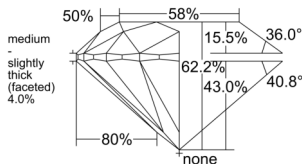

GIA®

FACSIMILE

GIA REPORT 5553052340

Verify this report at GIA.edu

GIA NATURAL DIAMOND DOSSIER®

April 17, 2026
GIA Report Number 5553052340
Shape and Cutting Style ..... Round Brilliant
Measurements ..... 5.41 - 5.46 x 3.38 mm

GRADING RESULTS

Carat Weight ..... 0.62 carat
Color Grade ..... G
Clarity Grade VVS1
Cut Grade ..... Excellent

ADDITIONAL GRADING INFORMATION

Polish ..... Excellent
Symmetry ..... Excellent
Fluorescence ..... None
Clarity Characteristics..... Pinpoint, Cloud, Feather
Inscription(s): GIA 5553052340

PROPORTIONS

GRADING SCALES

GIA COLOR SCALE

COLOREDNESS	D
	E
	F
	G
	H
	I
NEAR COLORLESS	J
	K
	L
Faint	M
	N
	O
	P
	Q
	R
	S
	T
	U
	V
	W
	X
	Y
Light	Z

GIA CLARITY SCALE

FLAWLESS	INTERNAL FLAWLESS	
		FLAWLESS
VERY VERY SLIGHTLY INCLUDED	VVS₁	
	VVS₂	
VERY SLIGHTLY INCLUDED	VS₁	
	VS₂	
SLIGHTLY INCLUDED	SI₁	
	SI₂	
INCLUDED	I₁	
	I₂	
	I₃	

GIA CUT SCALE

EXCELLENT
VERY GOOD
GOOD
FAIR
POOR