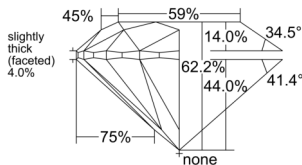

GIA®

FACSIMILE

GIA REPORT 5553065926

Verify this report at GIA.edu

GIA NATURAL DIAMOND DOSSIER®

April 17, 2026
GIA Report Number 5553065926
Shape and Cutting Style ..... Round Brilliant
Measurements ..... 5.69 - 5.72 x 3.55 mm

GRADING RESULTS

Carat Weight ..... 0.71 carat
Color Grade ..... G
Clarity Grade S11
Cut Grade ..... Excellent

ADDITIONAL GRADING INFORMATION

Polish ..... Excellent
Symmetry ..... Excellent
Fluorescence ..... None
Clarity Characteristics..... Cloud, Feather, Crystal, Knot
Inscription(s): GIA 5553065926

PROPORTIONS

Profile to actual proportions