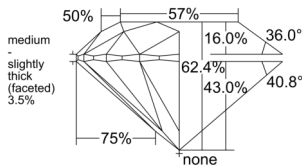

GIA®

FACSIMILE

GIA REPORT 5553067309

Verify this report at GIA.edu

GIA NATURAL DIAMOND DOSSIER®

April 17, 2026
GIA Report Number 5553067309
Shape and Cutting Style ..... Round Brilliant
Measurements ..... 4.31 - 4.33 x 2.70 mm

GRADING RESULTS

Carat Weight ..... 0.31 carat
Color Grade ..... K
Clarity Grade VS1
Cut Grade ..... Excellent

ADDITIONAL GRADING INFORMATION

Polish ..... Very Good
Symmetry ..... Excellent
Fluorescence ..... Strong Blue
Clarity Characteristics ..... Feather, Pinpoint
Inscription(s): GIA 5553067309

PROPORTIONS

Profile to actual proportions

GRADING SCALES

GIA COLOR SCALE	GIA CLARITY SCALE	GIA CUT SCALE
COLOURLESS D	FLAWLESS	EXCELLENT
E	INTERNALLY FLAWLESS	
F	VVS₁	VERY GOOD
G		
H	VVS₂	GOOD
I	VS₁	
J	VS₂	FAIR
K	SI₁	
L	SI₂	POOR
M	I₁	
N	I₂	
O	I₃	
P		
Q		
R		
S		
T		
U		
V		
W		
X		
Y		
Z