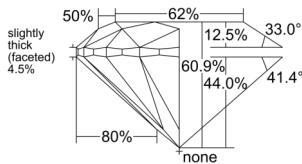

GIA®

FACSIMILE

GIA REPORT 5553070958

Verify this report at GIA.edu

GIA NATURAL DIAMOND DOSSIER®

April 17, 2026
GIA Report Number 5553070958
Shape and Cutting Style ..... Round Brilliant
Measurements ..... 5.94 - 5.98 x 3.63 mm

GRADING RESULTS

Carat Weight ..... 0.80 carat
Color Grade I
Clarity Grade VS2
Cut Grade ..... Excellent

ADDITIONAL GRADING INFORMATION

Polish ..... Excellent
Symmetry ..... Excellent
Fluorescence ..... None
Clarity Characteristics..... Crystal, Feather, Indented Natural
Inscription(s): GIA 5553070958

PROPORTIONS

Profile to actual proportions