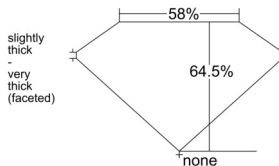

GIA®

FACSIMILE

GIA REPORT 5553073962

Verify this report at GIA.edu

GIA NATURAL DIAMOND DOSSIER®

April 20, 2026
GIA Report Number 5553073962
Shape and Cutting Style ..... Pear Brilliant
Measurements ..... 7.71 x 4.88 x 3.15 mm

GRADING RESULTS

Carat Weight ..... 0.72 carat
Color Grade ..... F
Clarity Grade VS1

ADDITIONAL GRADING INFORMATION

Polish ..... Excellent
Symmetry ..... Excellent
Fluorescence ..... None
Clarity Characteristics ..... Feather, Cloud
Inscription(s): GIA 5553073962

PROPORTIONS

Profile not to actual proportions

GRADING SCALES

GIA COLOR SCALE		GIA CLARITY SCALE			
COLORLESS	D	VERY VERY SLIGHTLY INCLUDED	FLAWLESS		
	E		INTERNALLY FLAWLESS		
	F	VERY SLIGHTLY INCLUDED	VS₁		
	G		VS₂		
	H		VS₁		
	NEAR COLORLESS	I	SLIGHTLY INCLUDED	SI₁	
		J		SI₂	
		FAINT	K	INCLUDED	I₁
			L		I₂
			M		I₃
N					
VERT LIGHT	O				
	P				
	Q				
	R				
	S				
	T				
LIGHT	U				
	V				
	W				
	X				
Y					
Z