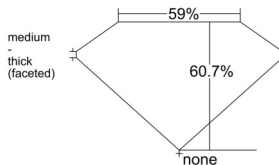

GIA®

FACSIMILE

GIA REPORT 5553074092

Verify this report at GIA.edu

GIA NATURAL DIAMOND DOSSIER®

April 21, 2026
GIA Report Number 5553074092
Shape and Cutting Style ..... Pear Brilliant
Measurements ..... 7.61 x 4.53 x 2.75 mm

GRADING RESULTS

Carat Weight ..... 0.58 carat
Color Grade ..... D
Clarity Grade VS1

ADDITIONAL GRADING INFORMATION

Polish ..... Excellent
Symmetry ..... Very Good
Fluorescence ..... Faint
Clarity Characteristics..... Crystal, Feather, Cloud, Pinpoint
Inscription(s): GIA 5553074092

PROPORTIONS

Profile not to actual proportions

GRADING SCALES

GIA COLOR SCALE		GIA CLARITY SCALE	
COLORLESS	D	VERY VERY SLIGHTLY INCLUDED	FLAWLESS
	E		INTERNALLY FLAWLESS
	F		VVS₁
	G		VVS₂
	H		VS₁
	I		VS₂
	J		SI₁
	K		SI₂
	L		I₁
	M		I₂
NEAR COLORLESS	N	SLIGHTLY INCLUDED	I₃
	O		
	P		
	Q		
FAINT	R	INCLUDED	
	S		
	T		
	U		
VERT LIGHT	V		
	W		
	X		
	Y		
LIGHT	Z