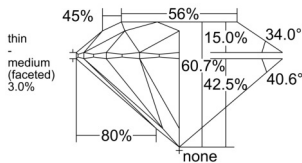

GIA®

FACSIMILE

GIA REPORT 5553074384

Verify this report at GIA.edu

GIA NATURAL DIAMOND DOSSIER®

April 22, 2026
GIA Report Number 5553074384
Shape and Cutting Style ..... Round Brilliant
Measurements ..... 4.38 - 4.40 x 2.67 mm

GRADING RESULTS

Carat Weight ..... 0.31 carat
Color Grade ..... G
Clarity Grade S11
Cut Grade ..... Excellent

ADDITIONAL GRADING INFORMATION

Polish ..... Excellent
Symmetry ..... Excellent
Fluorescence ..... None
Clarity Characteristics..... Cloud, Feather, Crystal
Inspection(s): GIA 5553074384

PROPORTIONS

GRADING SCALES

GIA COLOR SCALE	GIA CLARITY SCALE	GIA CUT SCALE
COLOURESS	FLAWLESS	EXCELLENT
D	INTERNALLY FLAWLESS	
E	VVS₁	VERY GOOD
F		
G	VVS₂	
H	VS₁	GOOD
I		
J	VS₂	
K	SI₁	FAIR
L		
M	SI₂	
N	I₁	POOR
O		
P	I₂	
Q	I₃	
R		
S		
T		
U		
V		
W		
X		
Y		
Z