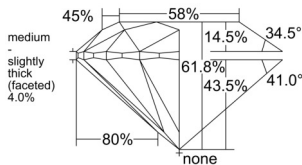

GIA®

FACSIMILE

GIA REPORT 5553076856

Verify this report at GIA.edu

GIA NATURAL DIAMOND DOSSIER®

April 21, 2026
GIA Report Number 5553076856
Shape and Cutting Style ..... Round Brilliant
Measurements ..... 5.20 - 5.21 x 3.22 mm

GRADING RESULTS

Carat Weight ..... 0.53 carat
Color Grade ..... F
Clarity Grade VS1
Cut Grade ..... Excellent

ADDITIONAL GRADING INFORMATION

Polish ..... Excellent
Symmetry ..... Excellent
Fluorescence ..... None
Clarity Characteristics..... Cloud, Crystal, Feather, Needle
Inscription(s): GIA 5553076856

PROPORTIONS

Profile to actual proportions

GRADING SCALES

GIA COLOR SCALE	GIA CLARITY SCALE	GIA CUT SCALE	
D	FLAWLESS	EXCELLENT	
E	INTERNALLY FLAWLESS		
F		VVS₁	VERY GOOD
G	VVS₂		
H	VS₁	GOOD	
I	VS₂		
J	SI₁	FAIR	
K	SI₂		
L	I₁	POOR	
M			
N			
O	I₂		
P			
Q			
R	I₃		
S			
T			
U			
V			
W			
X			
Y			
Z