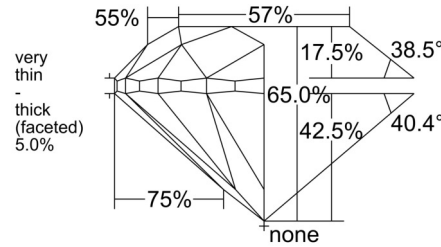

GIA NATURAL DIAMOND GRADING REPORT

April 21, 2026
 GIA Report Number 5553081584
 Shape and Cutting Style Round Brilliant
 Measurements 6.15 - 6.22 x 4.02 mm

GRADING RESULTS

Carat Weight 1.00 carat
 Color Grade J
 Clarity Grade VS1
 Cut Grade Very Good

ADDITIONAL GRADING INFORMATION

Polish Excellent
 Symmetry Very Good
 Fluorescence None
 Inscription(s): GIA 5553081584

PROPORTIONS

Profile to actual proportions

CLARITY CHARACTERISTICS

KEY TO SYMBOLS*

- Feather
- Natural
- Indented Natural
- Needle
- Pinpoint

* Red symbols denote internal characteristics (inclusions). Green or black symbols denote external characteristics (blemishes). Diagram is an approximate representation of the diamond, and symbols shown indicate type, position, and approximate size of clarity characteristics. All clarity characteristics may not be shown. Details of finish are not shown.