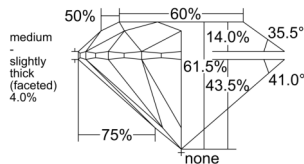

GIA®

FACSIMILE

GIA REPORT 5553084538

Verify this report at GIA.edu

GIA NATURAL DIAMOND DOSSIER®

April 21, 2026
GIA Report Number 5553084538
Shape and Cutting Style ..... Round Brilliant
Measurements ..... 4.32 - 4.34 x 2.66 mm

GRADING RESULTS

Carat Weight ..... 0.31 carat
Color Grade ..... G
Clarity Grade VVS1
Cut Grade ..... Excellent

ADDITIONAL GRADING INFORMATION

Polish ..... Excellent
Symmetry ..... Excellent
Fluorescence ..... None
Clarity Characteristics..... Cloud, Pinpoint, Feather, Indented
Natural

Inscription(s): GIA 5553084538

PROPORTIONS

Profile to actual proportions