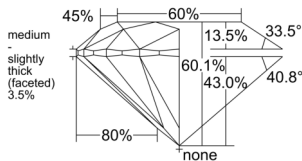

GIA®

FACSIMILE

GIA REPORT 5553090269

Verify this report at GIA.edu

GIA NATURAL DIAMOND DOSSIER®

April 23, 2026
GIA Report Number 5553090269
Shape and Cutting Style ..... Round Brilliant
Measurements ..... 4.93 - 4.95 x 2.97 mm

GRADING RESULTS

Carat Weight ..... 0.44 carat
Color Grade ..... J
Clarity Grade VS1
Cut Grade ..... Excellent

ADDITIONAL GRADING INFORMATION

Polish ..... Excellent
Symmetry ..... Excellent
Fluorescence ..... None
Clarity Characteristics..... Crystal, Cloud, Pinpoint
Inscription(s): GIA 5553090269

PROPORTIONS

Profile to actual proportions

GRADING SCALES

GIA COLOR SCALE	GIA CLARITY SCALE	GIA CUT SCALE
COLORESS	FLAWLESS	EXCELLENT
D	INTERNALLY FLAWLESS	
E	VVS₁	VERY GOOD
F		
G	VS₁	GOOD
H		
I	SI₁	FAIR
J		
K	I₁	POOR
L		
M	I₂	
N	I₃	
O		
P		
Q		
R		
S		
T		
U		
V		
W		
X		
Y		
Z