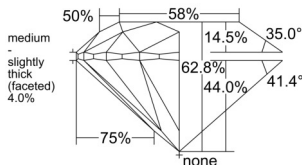

GIA®

FACSIMILE

GIA REPORT 5553099511

Verify this report at GIA.edu

GIA NATURAL DIAMOND DOSSIER®

April 27, 2026
GIA Report Number 5553099511
Shape and Cutting Style ..... Round Brilliant
Measurements ..... 5.78 - 5.81 x 3.64 mm

GRADING RESULTS

Carat Weight ..... 0.76 carat
Color Grade ..... G
Clarity Grade VS2
Cut Grade ..... Excellent

ADDITIONAL GRADING INFORMATION

Polish ..... Excellent
Symmetry ..... Excellent
Fluorescence ..... None
Clarity Characteristics ..... Cloud, Crystal
Inscription(s): GIA 5553099511

PROPORTIONS

Profile to actual proportions