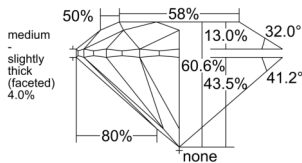

GIA®

FACSIMILE

GIA REPORT 5553110238

Verify this report at GIA.edu

GIA NATURAL DIAMOND DOSSIER®

April 26, 2026
GIA Report Number 5553110238
Shape and Cutting Style ..... Round Brilliant
Measurements ..... 4.39 - 4.40 x 2.67 mm

GRADING RESULTS

Carat Weight ..... 0.31 carat
Color Grade ..... F
Clarity Grade S11
Cut Grade ..... Excellent

ADDITIONAL GRADING INFORMATION

Polish ..... Excellent
Symmetry ..... Excellent
Fluorescence ..... None
Clarity Characteristics ..... Cloud, Crystal
Inscription(s): GIA 5553110238

PROPORTIONS

Profile to actual proportions

GRADING SCALES

GIA COLOR SCALE

COLORLESS	D
	E
	F
	G
	H
	I
	J
NEAR COLORLESS	K
	L
FAIN	M
	N
	O
	P
	Q
VERY LIGHT	R
	S
	T
	U
	V
	W
	X
	Y
LIGHT	Z

GIA CLARITY SCALE

FLAWLESS	INTERNAL FLAWLESS	
		FLAWLESS
VERY VERY SLIGHTLY INCLUDED	VVS₁	
	VVS₂	
VERY SLIGHTLY INCLUDED	VS₁	
	VS₂	
SLIGHTLY INCLUDED	S1₁	
	S1₂	
INCLUDED	I₁	
	I₂	
	I₃	

GIA CUT SCALE

EXCELLENT
VERY GOOD
GOOD
FAIR
POOR